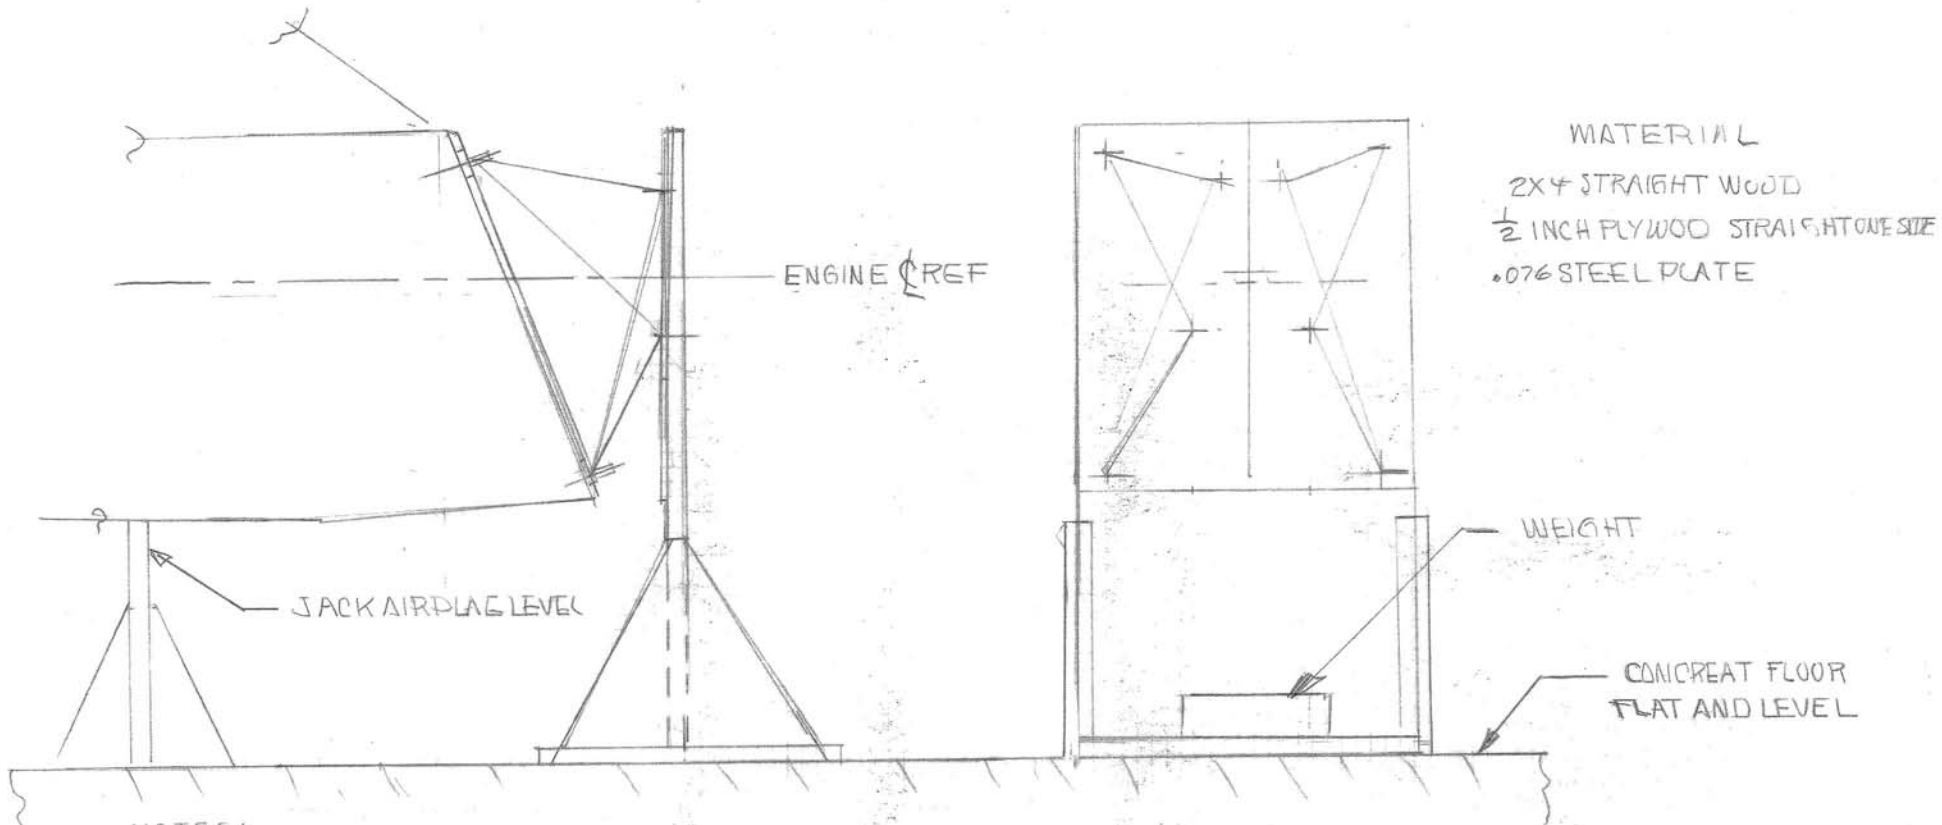

FRONT VIEW

AERO-SYSTEMS WICHITA, KS 67212	
CADET ENGINE MOUNT, CONTINENTAL	
SCALE: FULL	
DRAWN BY: N. LA FOLLE	010
DATE: 9-19-94	

AERO-SYSTEMS WICHITA, KS 67212	
CADET ENGINE MOUNT, CONTINENTAL	
SCALE: FULL	
DRAWN BY: N. L. FIDALXE DATE: 9-19-94	010

NOTES:

SEE DWG 010 SHEET #2

SEE NOTES 010 SHEET #3

NO SCALE

AERO SYSTEMS LAMESA CA	
ENGINE MOUNT CULVER CADET	
SHEET 2	
DRAW: NEALIA FRANCE	010