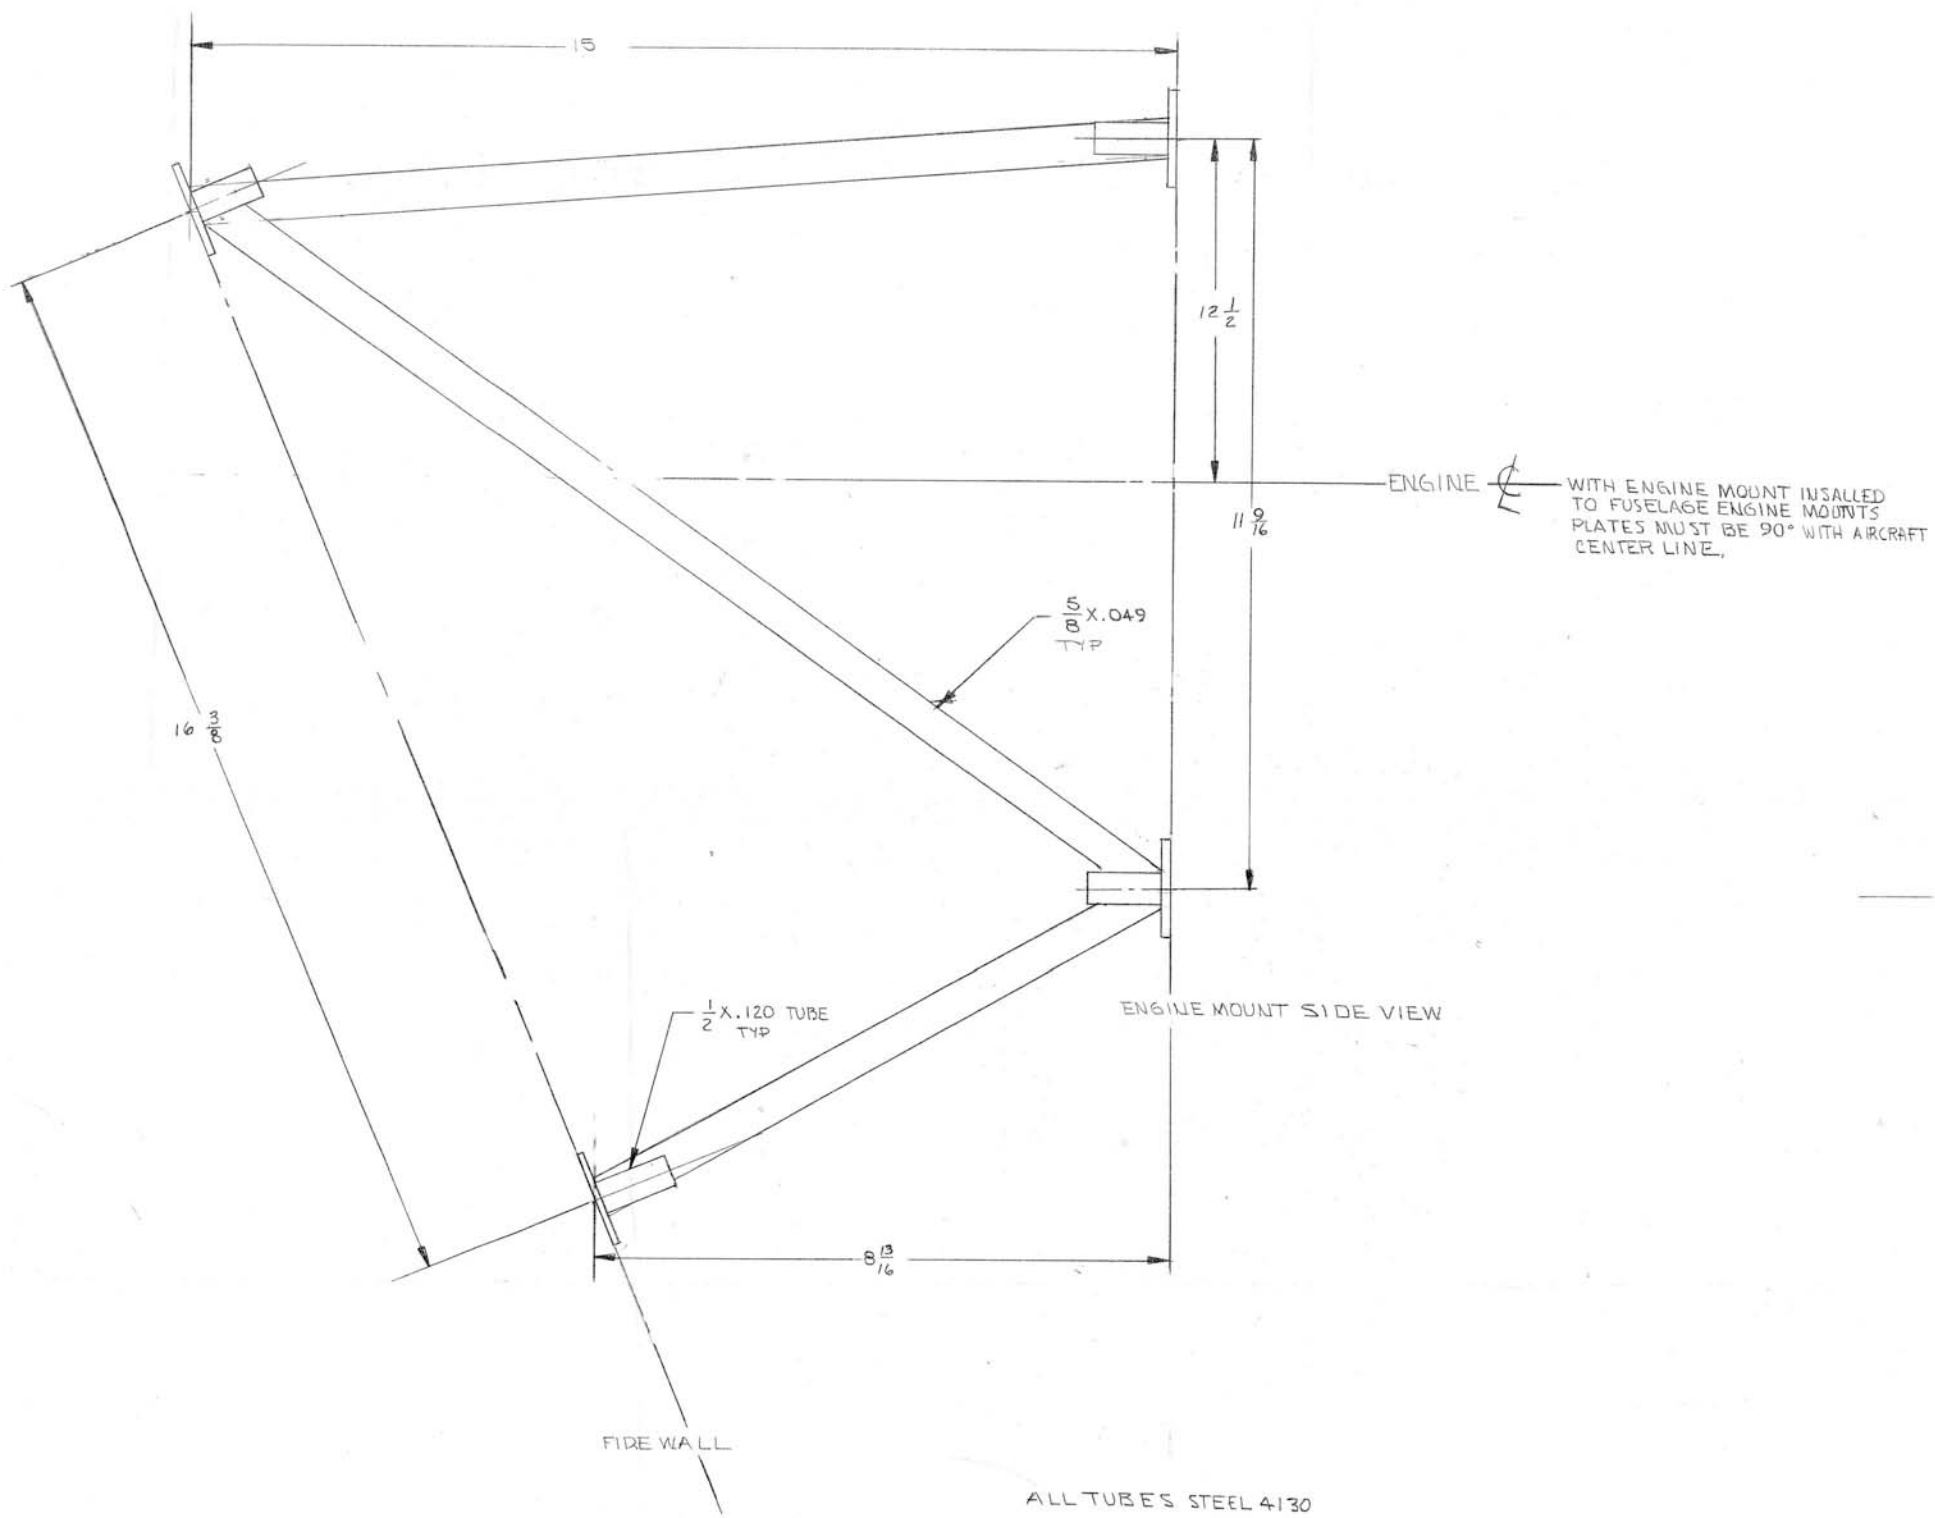

FRONT VIEW

AERO-SYSTEMS WICHITA, KS 67212	
CADET ENGINE MOUNT, CONTINENTAL	
SCALE: FULL	
DRAWN BY: N. LA FOLLE	010
DATE: 9-19-94	

AERO-SYSTEMS WICHITA, KS 67212	
CADET ENGINE MOUNT, CONTINENTAL	
SCALE: FULL	
DRAWN BY: N. L. FIDALXE DATE: 9-19-94	010

NOTES:

SEE DWG 010 SHEET #2

SEE NOTES 010 SHEET #3

NO SCALE

AERO SYSTEMS LAMESA CA	
ENGINE MOUNT CULVER CADET	
SHEET 2	
DRAW: NEALIA FRANCE	010